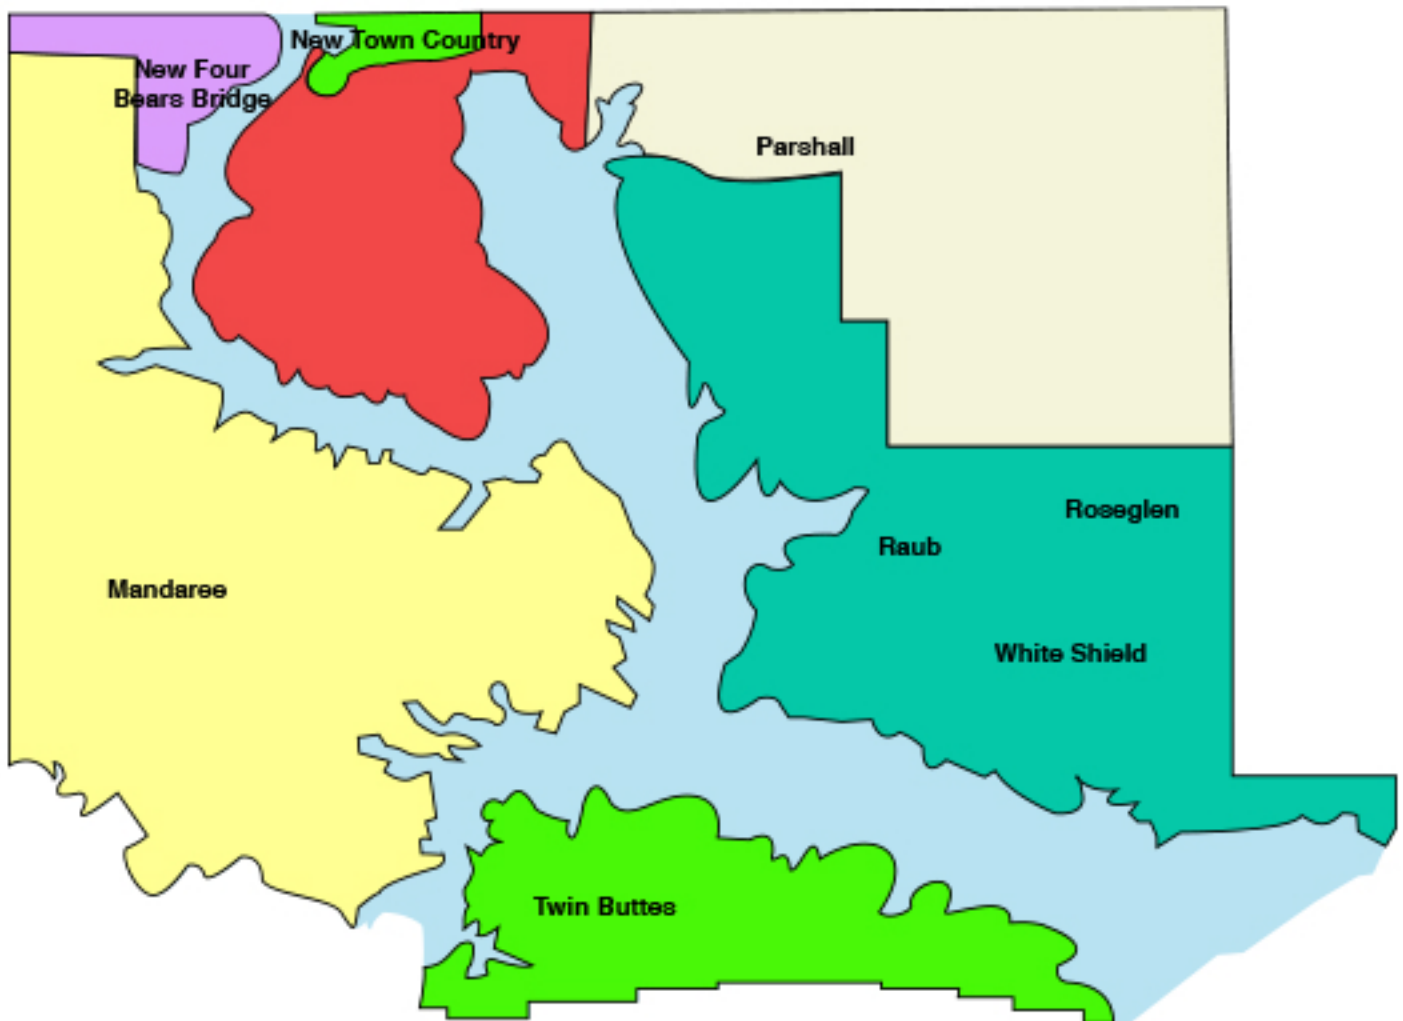

TAT Solid Waste Garbage Collection Routes

Monday		4 Bears
Tuesday		Mandaree / Hwy 22
Wednesday		Twin Buttes / New Town Country
Thursday		White Shield / Hwy 37 / Hwy 1804
Friday		The Point / Shell Creek